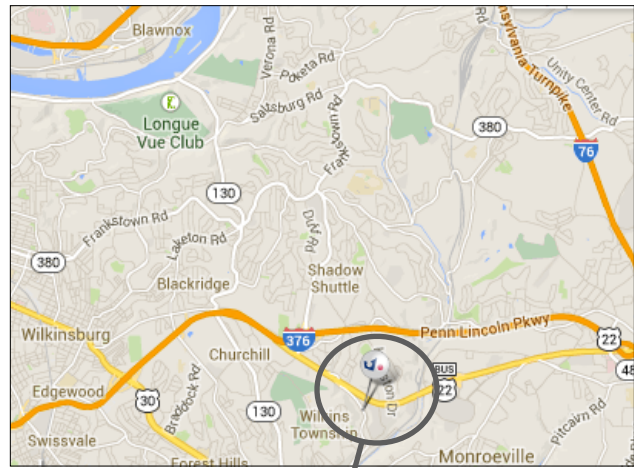

Monroeville Office
201 Penn Center Blvd
#400
Pittsburgh, PA 15246

From points west/I-376/Parkway East

- Traveling along I-376E, take Exit 80 to US-22 Business EAST.
- Turn RIGHT onto Penn Center Boulevard.
- Take the first LEFT.
- Turn RIGHT, then LEFT, then RIGHT to the building on the left.

From the east/Murrysville

- Traveling along US-22 WEST, take US-22 Business West.
- Turn LEFT onto Kingston Drive.
- Turn LEFT, then LEFT again. Building is on the left.

Theodore S. Kerr, AIF® | David Simeone, CRC®, RFC®
Touchstone Capital, Inc. | 2607 Nicholson Rd. | Suite 1100, Bldg. II | Sewickley, PA 15143 | 724.933.8388