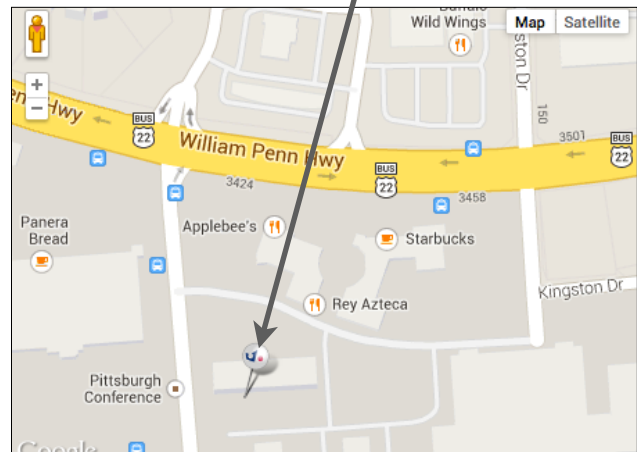

Monroeville Office
201 Penn Center Blvd
#400
Pittsburgh, PA 15246

From points west/I-376/Parkway East

- Traveling along I-376E, take Exit 80 to US-22 Business EAST.
- Turn RIGHT onto Penn Center Boulevard.
- Take the first LEFT.
- Turn RIGHT, then LEFT, then RIGHT to the building on the left.

From the east/Murrysville

- Traveling along US-22 WEST, take US-22 Business West.
- Turn LEFT onto Kingston Drive.
- Turn LEFT, then LEFT again. Building is on the left.

Theodore S. Kerr, AIF® | David Simeone, CRC®, RFC®
Touchstone Capital, Inc. | 2607 Nicholson Rd. | Suite 1100, Bldg. II | Sewickley, PA 15143 | 724.933.8388